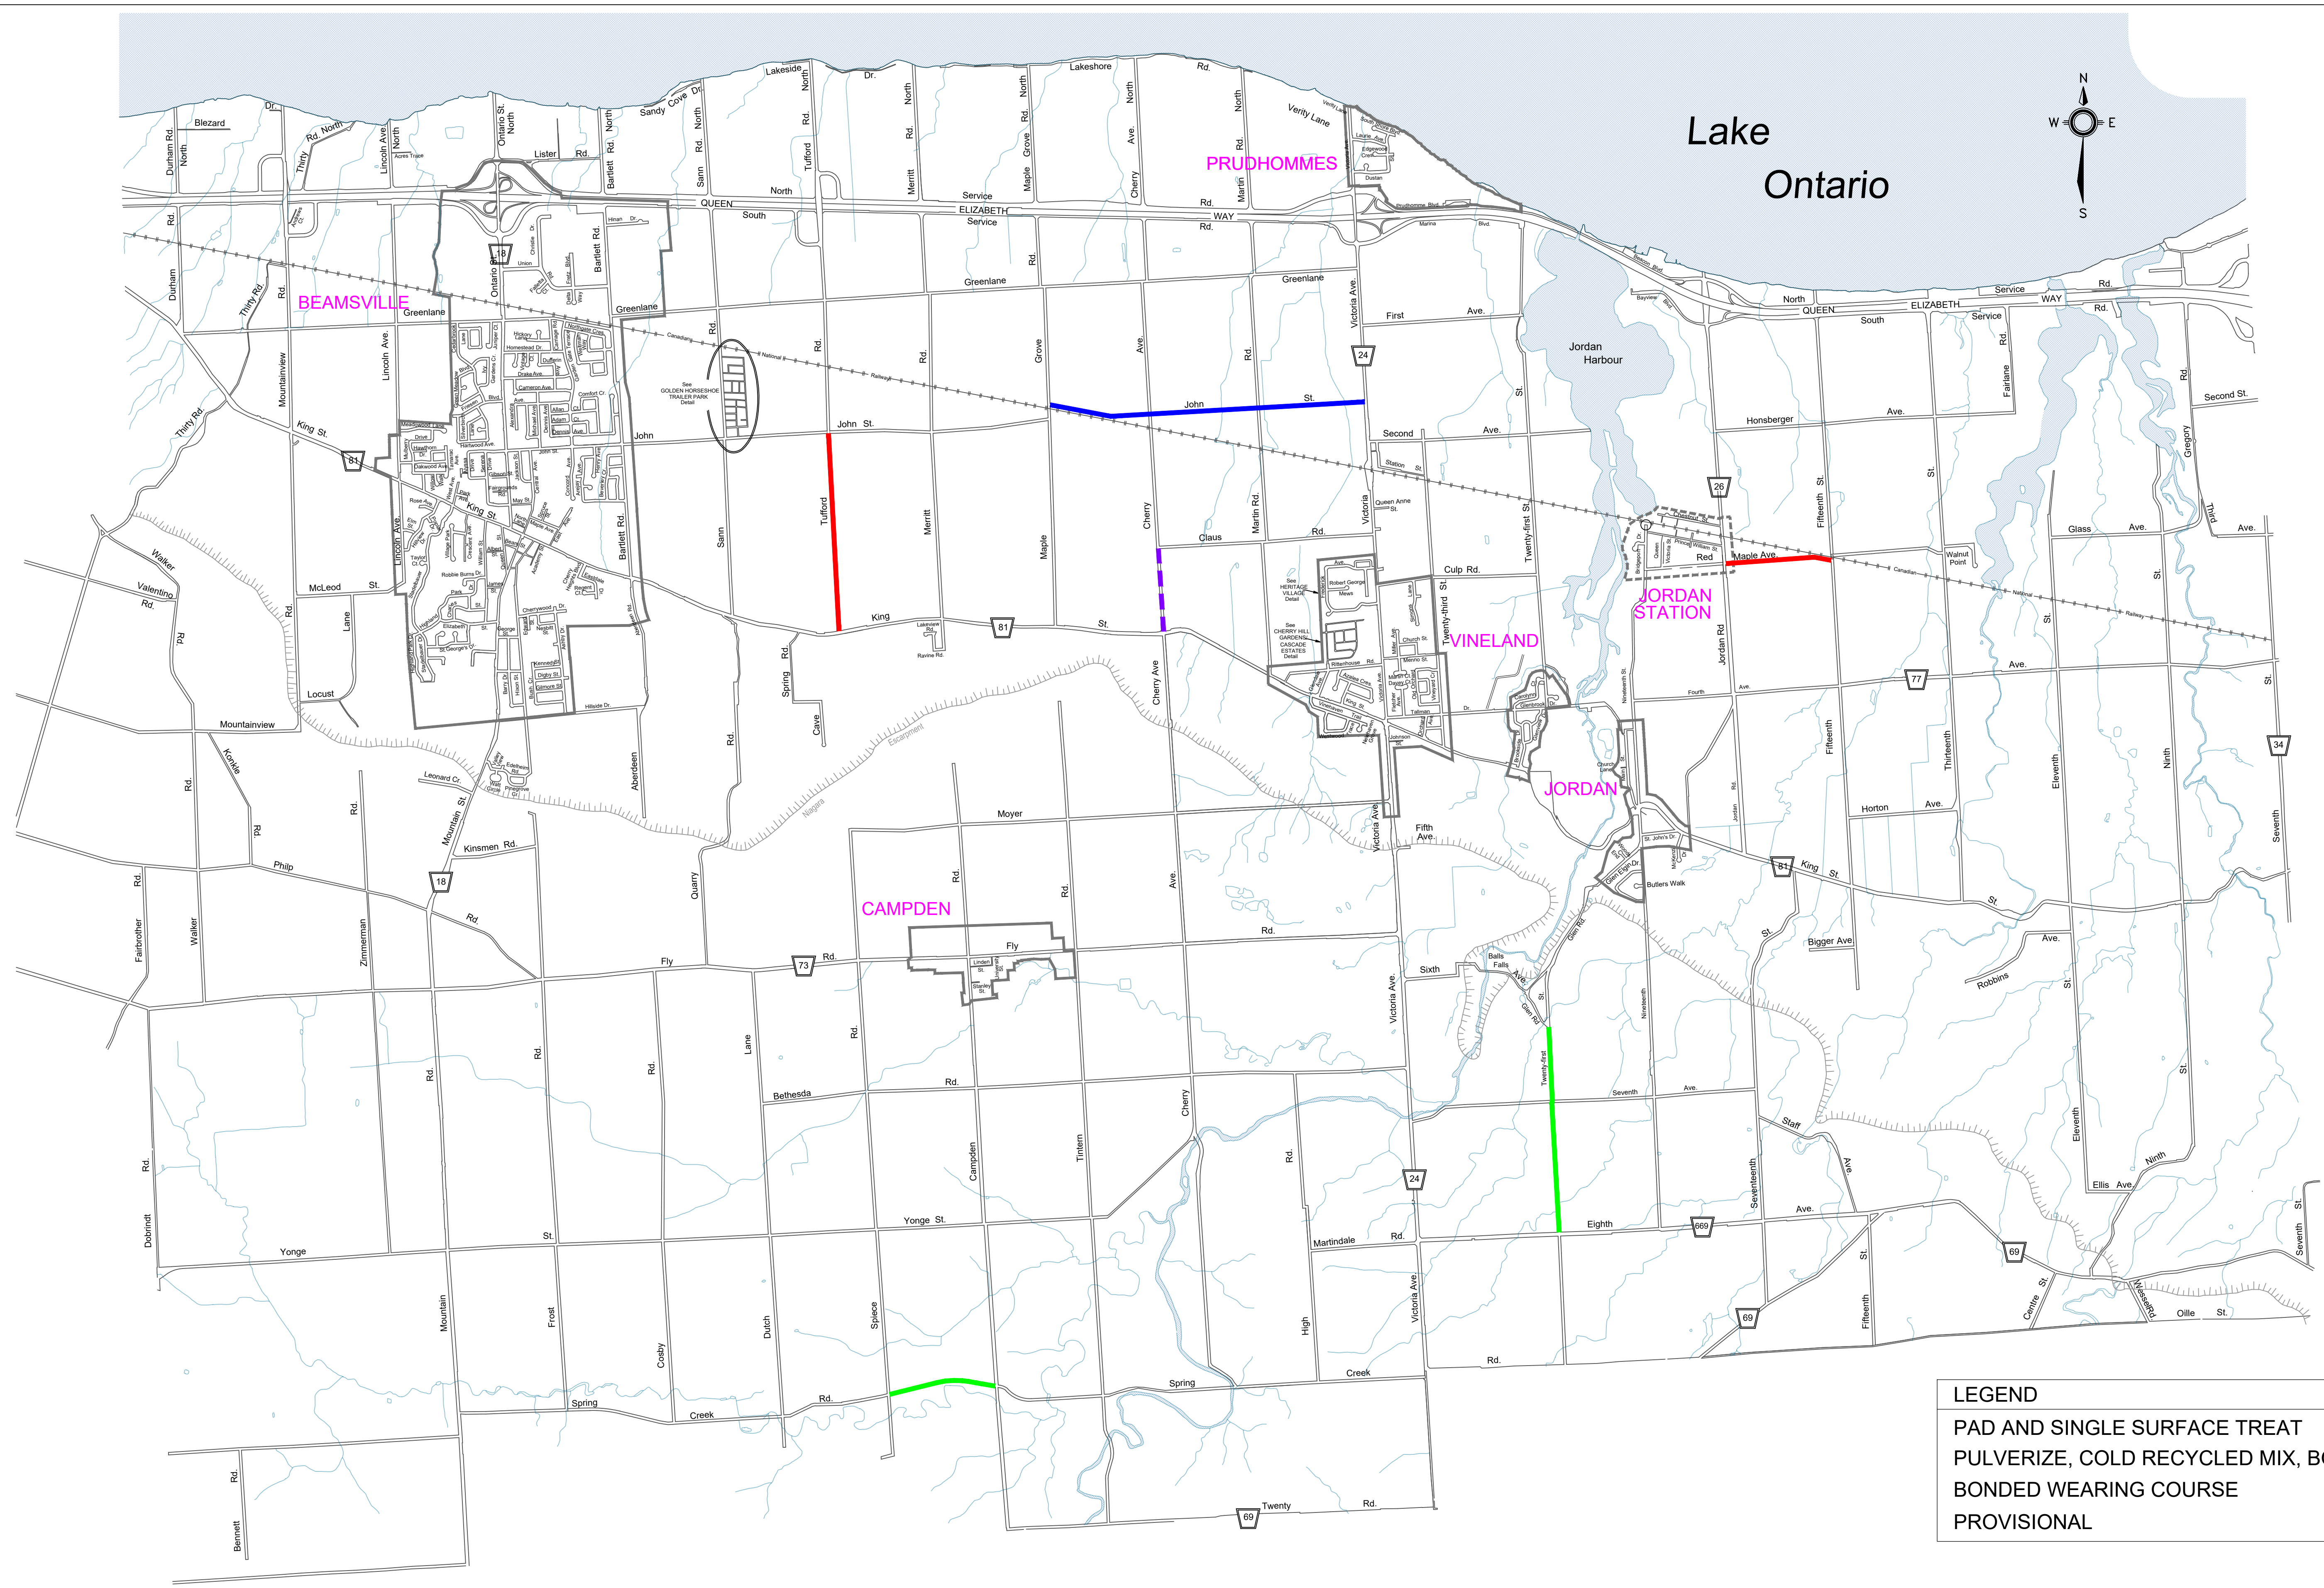

2026002PW ROAD RESURFACING AND REHABILITATION PROGRAM - KEYMAP

LEGEND	
PAD AND SINGLE SURFACE TREAT	—
PULVERIZE, COLD RECYCLED MIX, BONDED	—
BONDED WEARING COURSE	—
PROVISIONAL	- - -